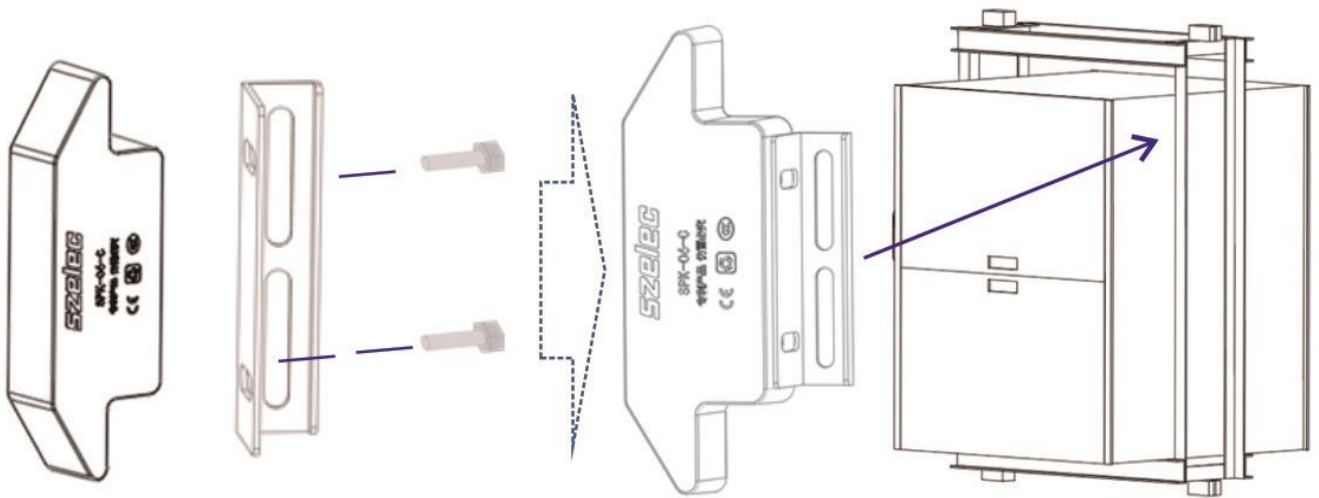

SZELEC

SPK-06-C系列

杂物电梯磁感撞弓

Dumbwaiter Magnetic Induction

使 用 说 明 书
INSTRUCTION SHEET

感谢您购买本公司开发生产的开关产品，请您在使用本产品前仔细阅读本使用说明。

Thanks for purchasing the switch products developed and produced by us!

Please read the instructions carefully before using the products.

济南上智电气有限公司

● 单速系统安装指导 INSTALLATION of single-speed elevator control system

- ① 磁感撞弓安装在支架上(单速使用1个撞弓)
install it on the bracket (single-speed elevator control system uses one)
- ② 螺栓安装或焊接安装于轿厢上
Bolt installation or welding on the car

③ 装配完成示意图 Final Schematic

底层开关装配示意图
Hoistway Wiring Schematic

变频系统安装指导

INSTALLATION of frequency-variable speed control system

- ① 磁感撞弓安装在支架上 (变频使用3个撞弓) ② 螺栓安装或焊接安装于轿厢上
 Install it on the bracket (frequency-variable speed elevator control system uses three) Bolt installation or welding on the car