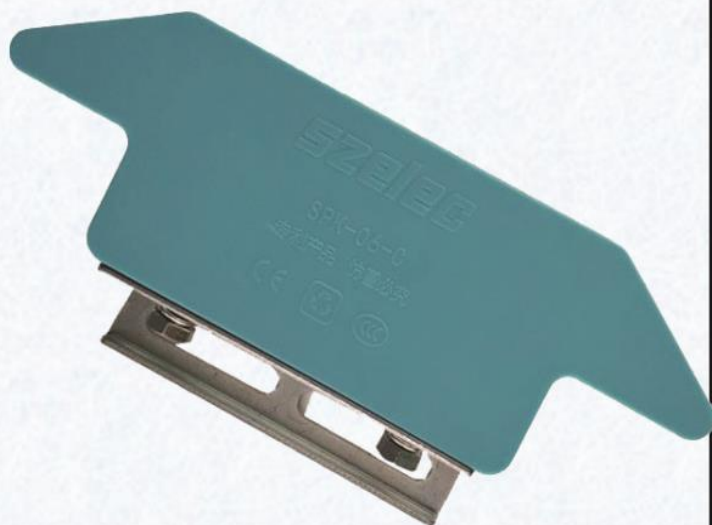

SZELEC

SPK-06-C系列

杂物电梯磁感撞弓

Dumbwaiter Magnetic Induction

使 用 说 明 书
INSTRUCTION SHEET

感谢您购买本公司开发生产的开关产品，请您在使用本产品前仔细阅读本使用说明。

Thanks for purchasing the switch products developed and produced by us!

Please read the instructions carefully before using the products.

济南上智电气有限公司

● 单速系统安装指导 INSTALLATION of single-speed elevator control system

- ① 磁感撞弓安装在支架上(单速使用1个撞弓)
install it on the bracket (single-speed elevator control system uses one)
- ② 螺栓安装或焊接安装于轿厢上
Bolt installation or welding on the car