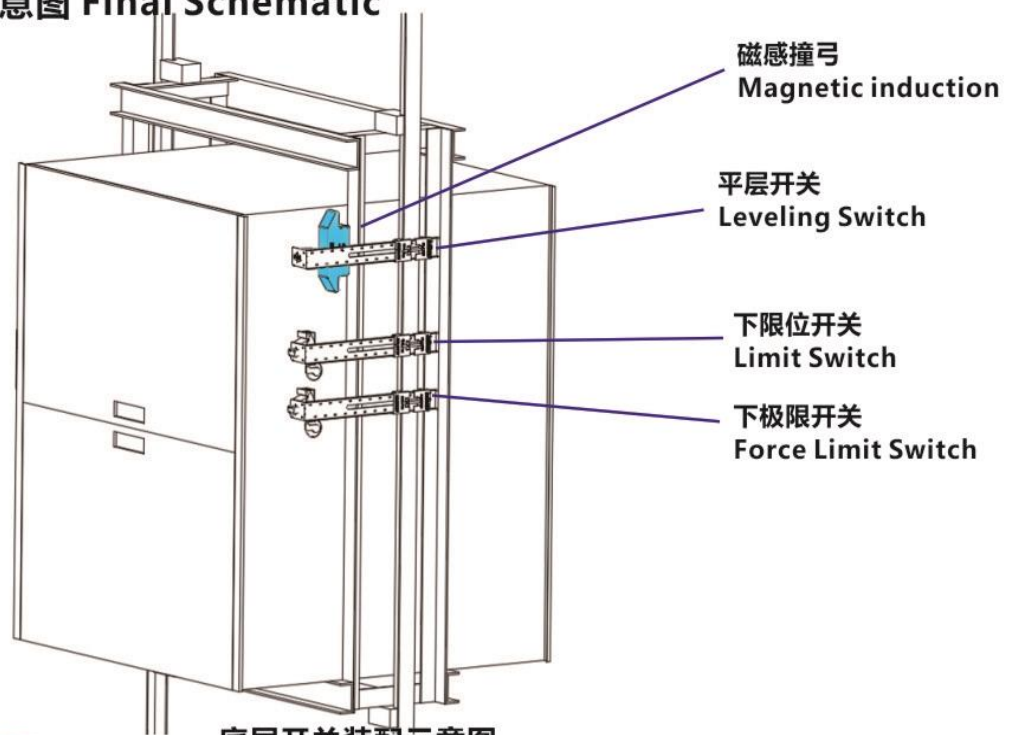

SZELEC

SPK-06-C系列

杂物电梯磁感撞弓

Dumbwaiter Magnetic Induction

使 用 说 明 书
INSTRUCTION SHEET

感谢您购买本公司开发生产的开关产品，请您在使用本产品前仔细阅读本使用说明。

Thanks for purchasing the switch products developed and produced by us!

Please read the instructions carefully before using the products.

济南上智电气有限公司

● 单速系统安装指导 INSTALLATION of single-speed elevator control system

- ① 磁感撞弓安装在支架上(单速使用1个撞弓)
install it on the bracket (single-speed elevator control system uses one)
- ② 螺栓安装或焊接安装于轿厢上
Bolt installation or welding on the car

③ 装配完成示意图 Final Schematic

底层开关装配示意图
Hoistway Wiring Schematic

变频系统安装指导

INSTALLATION of frequency-variable speed control system

- ① 磁感撞弓安装在支架上 (变频使用3个撞弓) ② 螺栓安装或焊接安装于轿厢上
 Install it on the bracket (frequency-variable speed elevator control system uses three) Bolt installation or welding on the car