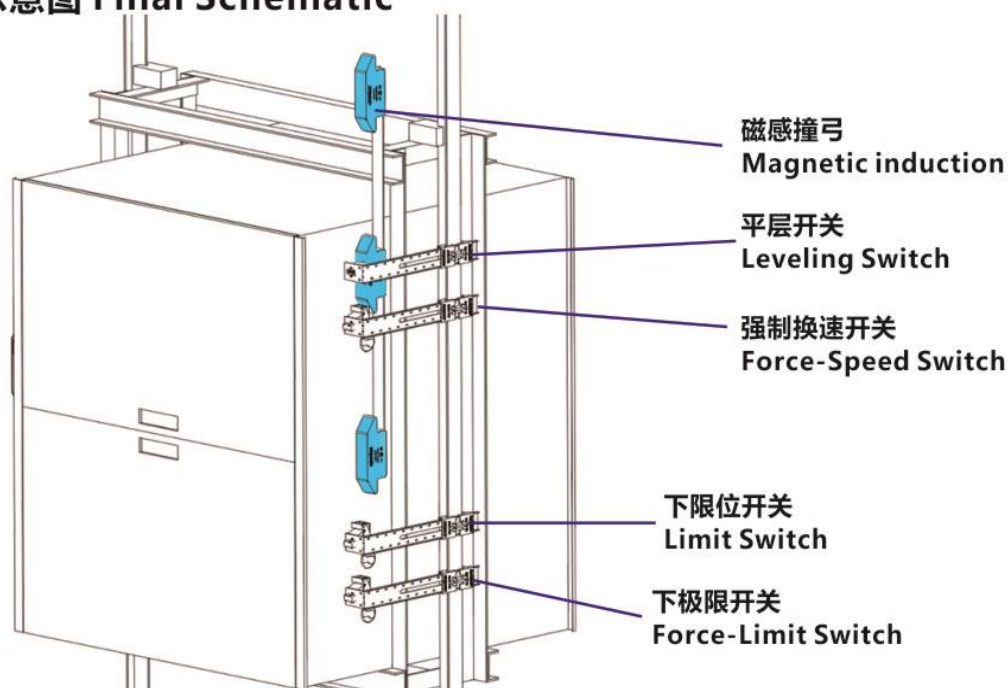

济南上智电气有限公司

● 单速系统安装指导 INSTALLATION of single-speed elevator control system

- ① 磁感撞弓安装在支架上(单速使用1个撞弓)
install it on the bracket (single-speed elevator control system uses one)
- ② 螺栓安装或焊接安装于轿厢上
Bolt installation or welding on the car

③ 装配完成示意图 Final Schematic

底层开关装配示意图
Hoistway Wiring Schematic

变频系统安装指导

INSTALLATION of frequency-variable speed control system

- ① 磁感撞弓安装在支架上 (变频使用3个撞弓) ② 螺栓安装或焊接安装于轿厢上
 Install it on the bracket (frequency-variable speed elevator control system uses three) Bolt installation or welding on the car

③ 装配完成示意图 Final Schematic

底层开关装配示意图
 Hoistway Wiring Schematic