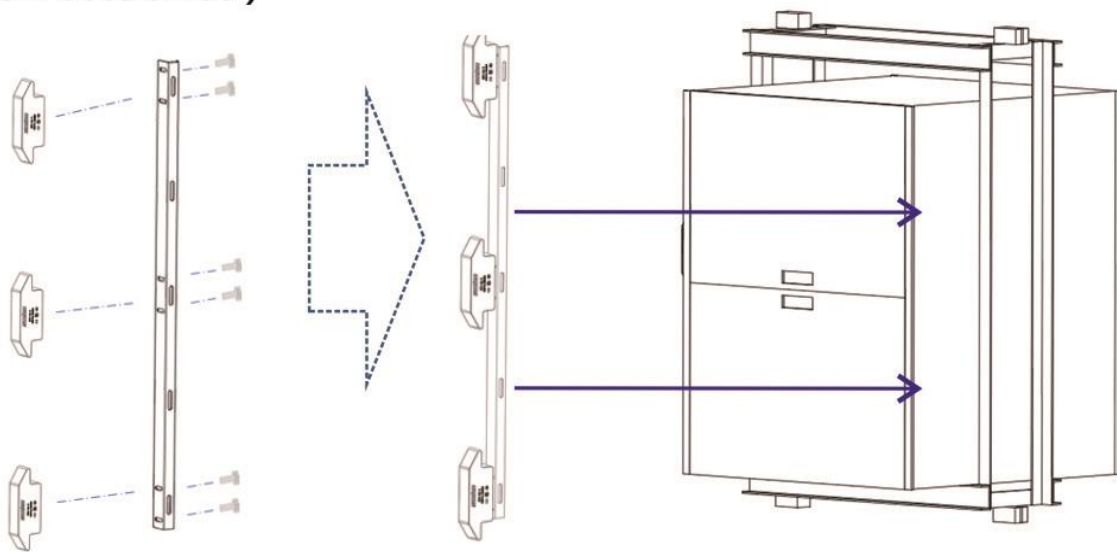

济南上智电气有限公司

● 单速系统安装指导 INSTALLATION of single-speed elevator control system

- ① 磁感撞弓安装在支架上(单速使用1个撞弓)
install it on the bracket (single-speed elevator control system uses one)
- ② 螺栓安装或焊接安装于轿厢上
Bolt installation or welding on the car

③ 装配完成示意图 Final Schematic

底层开关装配示意图
Hoistway Wiring Schematic

变频系统安装指导

INSTALLATION of frequency-variable speed control system

- ① 磁感撞弓安装在支架上 (变频使用3个撞弓) ② 螺栓安装或焊接安装于轿厢上
 Install it on the bracket (frequency-variable speed elevator control system uses three) Bolt installation or welding on the car

③ 装配完成示意图 Final Schematic

底层开关装配示意图
 Hoistway Wiring Schematic